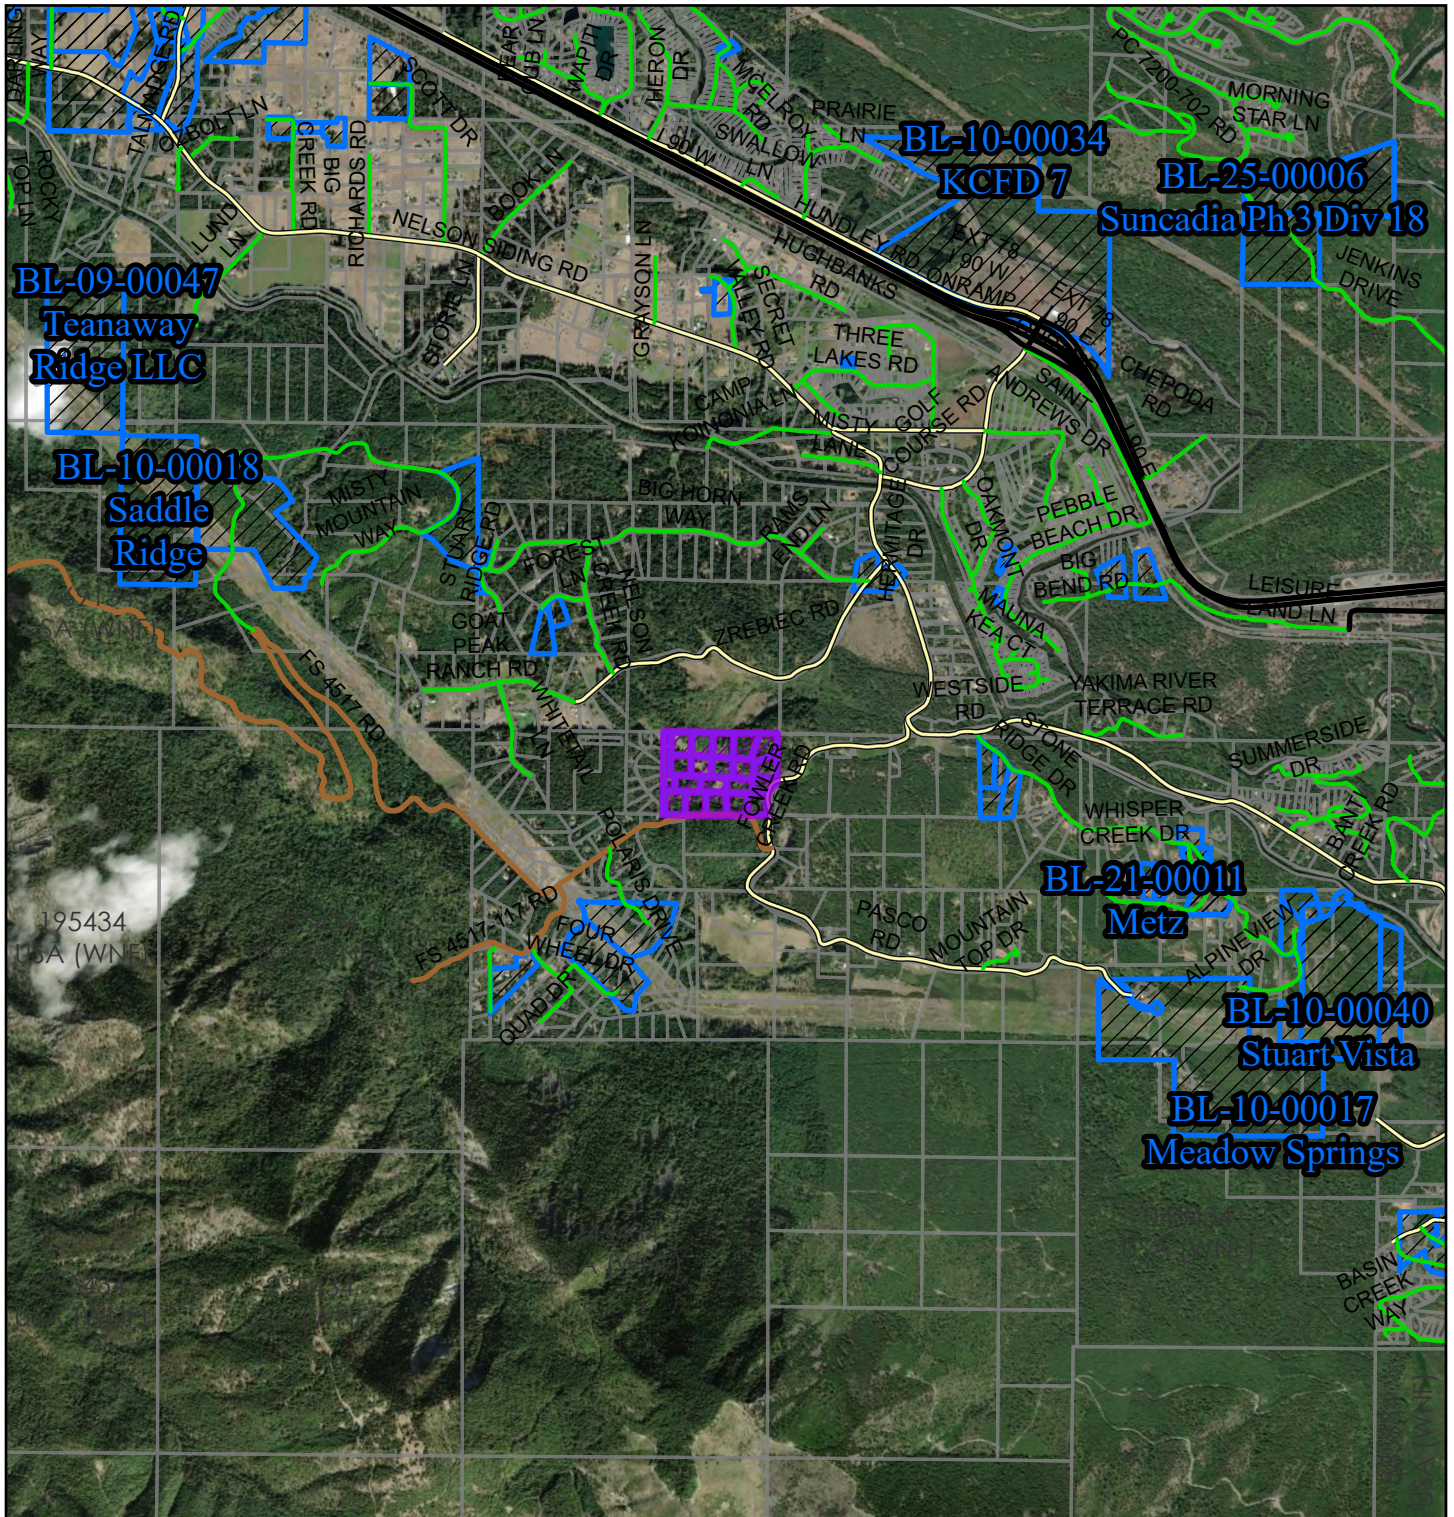

BL-26-00002 Fowler Creek Trails

Vicinity View

Vantor

2026

Coordinate System: NAD 1983 StatePlane Washington South FIPS 4602 Feet

0 1,500 3,000 Feet

0 500 1,000 Meters